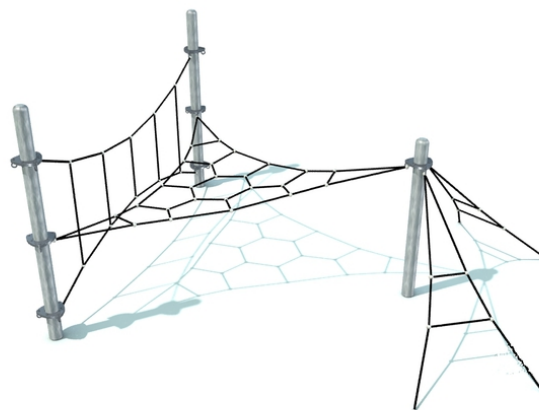

Pipe Age

Araknea 10

Description of play elements

System of two triangular nets with honeycomb strings, vertical nets with toehold and grips in variable heights and two triangular rope climb outs, stretched...

The visualisations are informative.