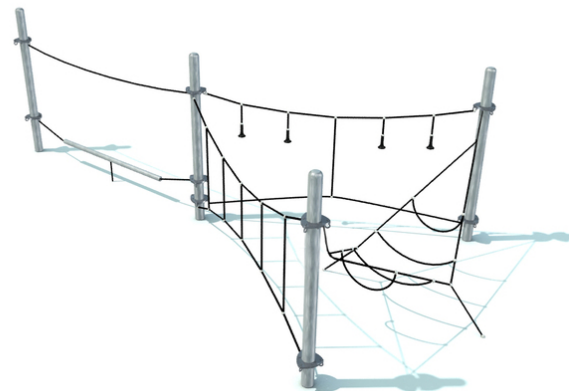

Pipe Age

Araknea 11

Description of play elements

Modular climbing stone with various levels of difficulty, build with geometrical particles, jointed in a space shape, one high level

No. number	LP-0023-00
Age group	3 - 14
Size (m)	6,5 x 3,0 x 1,6
Required area (m)	9,1 x 6,0
Fall-absorbing surface (m²)	35
Max. fall height (m)	0,95
Number of users	9

The visualisations are informative.