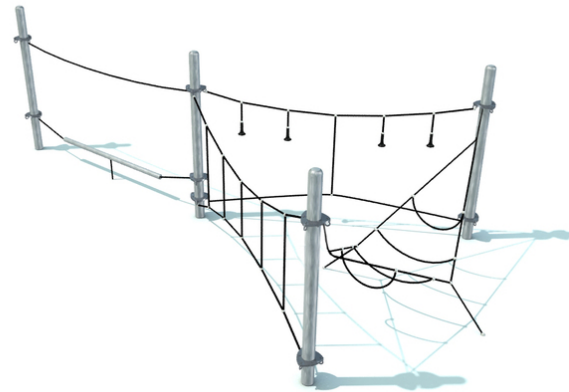

Pipe Age

Araknea 11

Description of play elements

Modular climbing stone with various levels of difficulty, build with geometrical particles, jointed in a space shape, one high level

No. number	LP-0023-00
Age group	3 - 14
Size (m)	6,5 x 3,0 x 1,6
Required area (m)	9,1 x 6,0
Fall-absorbing surface (m²)	35
Max. fall height (m)	0,95
Number of users	9