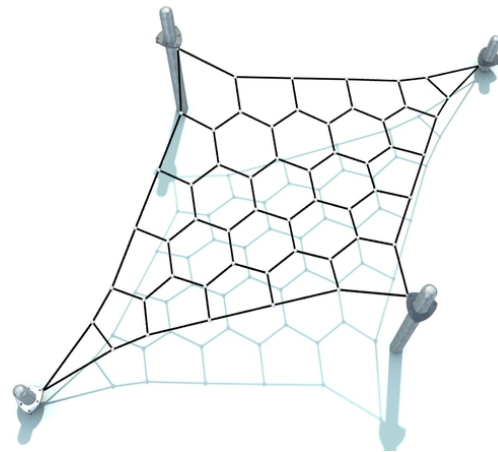

## Pipe Age

#### Description of play elements

Rhombus curved net with a honeycomb strings stretched out among four bearing props

<b>No. number</b>	LP-0002-00
<b>Age group</b>	3 - 14
<b>Size (m)</b>	5,2 x 3,0 x 1,6
<b>Required area (m)</b>	8,2 x 6,0
<b>Fall-absorbing surface (m<sup>2</sup>)</b>	32
<b>Max. fall height (m)</b>	0,95
<b>Number of users</b>	10