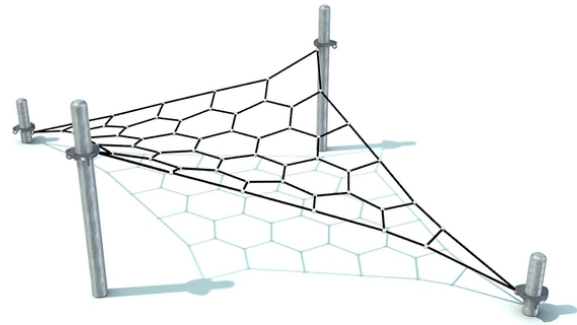

## Pipe Age

#### Description of play elements

Rhombus curved net with a honeycomb strings stretched out among four bearing props

<b>No. number</b>	LP-0002-00
<b>Age group</b>	3 - 14
<b>Size (m)</b>	5,2 x 3,0 x 1,6
<b>Required area (m)</b>	8,2 x 6,0
<b>Fall-absorbing surface (m<sup>2</sup>)</b>	32
<b>Max. fall height (m)</b>	0,95
<b>Number of users</b>	10