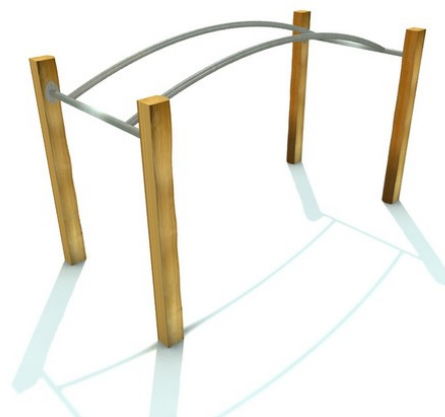

Rob Roy Natura

Ark 2

Description of play elements

4x acacia stand, 1x bent bars

No. number	RR-0441-00
Age group	3 - 14
Size (m)	2,5 x 1,2 x 1,5
Required area (m)	6,4 x 5,1
Fall-absorbing surface (m²)	29
Max. fall height (m)	1,5
Number of users	1

The visualisations are informative.