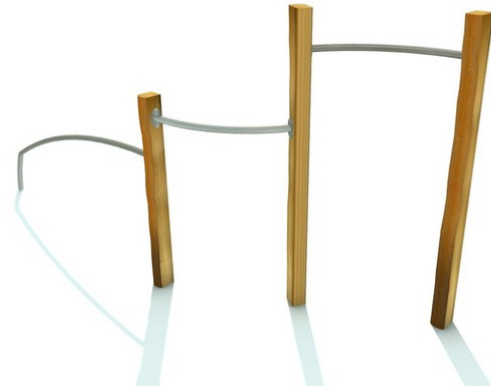

Rob Roy Natura

Barul 3

Description of play elements

3x acacia stand, 2x trapeze bar, 1x low bent trapeze bar

No. number	RR-0482-00
Age group	3 - 14
Size (m)	4,1 x 1,1 x 2,1
Required area (m)	7,3 x 4,2
Fall-absorbing surface (m²)	22
Max. fall height (m)	1,8
Number of users	4

The visualisations are informative.