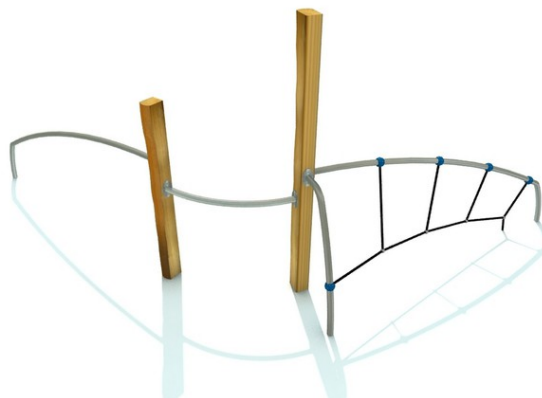

Rob Roy Natura

Barul 4

Description of play elements

2x acacia stand, 1x trapeze bar, 1x low bent trapeze bar, 1x net wing

No. number	RR-0483-00
Age group	3 - 14
Size (m)	4,4 x 3,0 x 2,1
Required area (m)	7,4 x 6,0
Fall-absorbing surface (m²)	25
Max. fall height (m)	0,95
Number of users	5

The visualisations are informative.