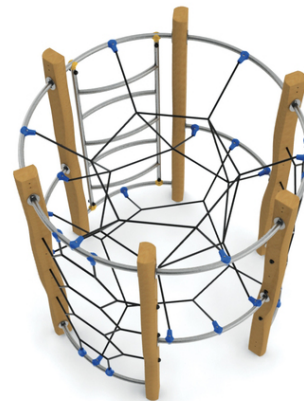

1x bent ladder, 2x net climb with hexagonal network, 1x inner spatial web

No. number	RR-0140-00
Age group	3 - 14
Size (m)	2,2 x 2,2 x 2,4
Required area (m)	6,2 x 6,2
Fall-absorbing surface (m ²)	30
Max. fall height (m)	2,3
Number of users	8