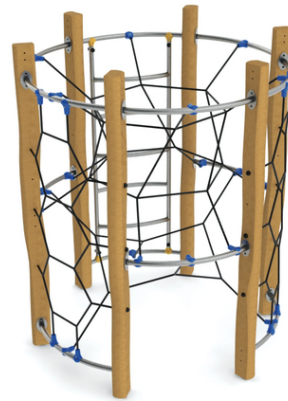

1x bent ladder, 2x net climb with hexagonal network, 1x inner spatial web

No. number	RR-0140-00
Age group	3 - 14
Size (m)	2,2 x 2,2 x 2,4
Required area (m)	6,2 x 6,2
Fall-absorbing surface (m ²)	30
Max. fall height (m)	2,3
Number of users	8