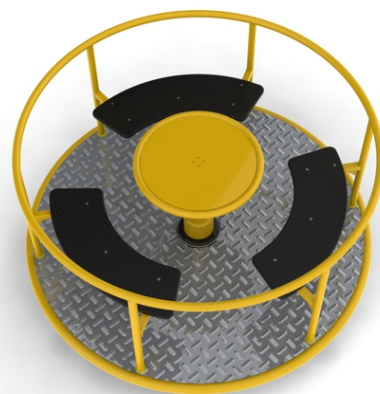

steel carousel with three arc shaped plastic seats, center wheel, round backrest - perimetric handle, with anti-slip floor from profiled aluminium sheet

No. number	KO-0108-00
Age group	2-6
Size (m)	1,5 x 1,5 x 0,7
Required area (m)	5,5 x 5,5
Fall-absorbing surface (m ²)	24
Max. fall height (m)	do 1m
Number of users	2