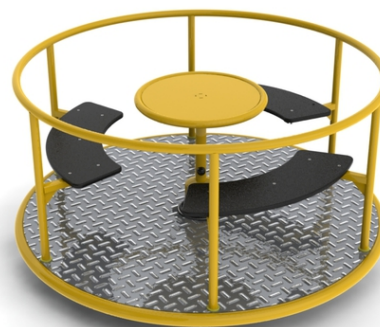

steel carousel with three arc shaped plastic seats, center wheel, round backrest - perimetric handle, with anti-slip floor from profiled aluminium sheet

No. number	KO-0108-00
Age group	2-6
Size (m)	1,5 x 1,5 x 0,7
Required area (m)	5,5 x 5,5
Fall-absorbing surface (m ²)	24
Max. fall height (m)	do 1m
Number of users	2