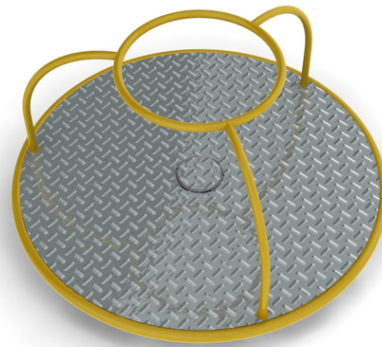

### Carousel LC-C

#### Description of play elements

steel carousel with three arc shaped handles, circular central handle and anti-slip floor from profiled aluminum sheet

<b>No. number</b>	KO-0126-00
<b>Age group</b>	2-6
<b>Size (m)</b>	1,5 x 1,5 x 0,7
<b>Required area (m)</b>	5,5 x 5,5
<b>Fall-absorbing surface (m<sup>2</sup>)</b>	24
<b>Max. fall height (m)</b>	do 1m
<b>Number of users</b>	3