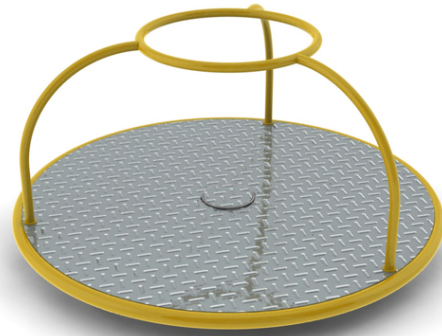

### Carousel LC-C

#### Description of play elements

steel carousel with three arc shaped handles, circular central handle and anti-slip floor from profiled aluminum sheet

<b>No. number</b>	KO-0126-00
<b>Age group</b>	2-6
<b>Size (m)</b>	1,5 x 1,5 x 0,7
<b>Required area (m)</b>	5,5 x 5,5
<b>Fall-absorbing surface (m<sup>2</sup>)</b>	24
<b>Max. fall height (m)</b>	do 1m
<b>Number of users</b>	3