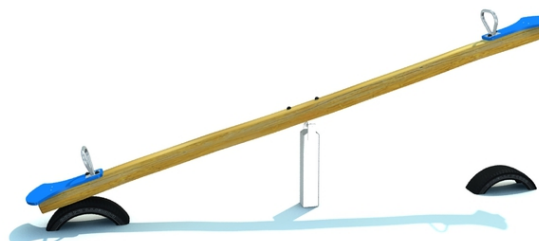

rocking swing construction, 2x seat, 2x metal handle, 2x tire (option of rubber stops for extra charge)

No. number	RR-0122-00
Age group	3 - 14
Size (m)	4,0 x 0,4 x 0,9
Required area (m)	6,0 x 2,4
Fall-absorbing surface (m²)	13
Max. fall height (m)	0,95
Number of users	2