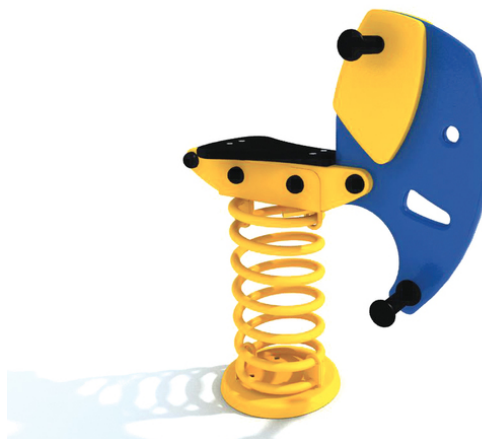

### Elephant

#### Description of play elements

spring rider made from high solid and water resistant polyethylene, spring from special spring steel, galvanized anchor elements, komaxit steel elements

|   |                 |
|---|-----------------|
| <b>No. number</b>                             | PE-0119-00      |
| <b>Age group</b>                              | 2-6             |
| <b>Size (m)</b>                               | 0,7 x 0,3 x 0,8 |
| <b>Required area (m)</b>                      | 2,7 x 2,3       |
| <b>Fall-absorbing surface (m<sup>2</sup>)</b> | 5,5             |
| <b>Max. fall height (m)</b>                   | do 1m           |
| <b>Number of users</b>                        | 1               |