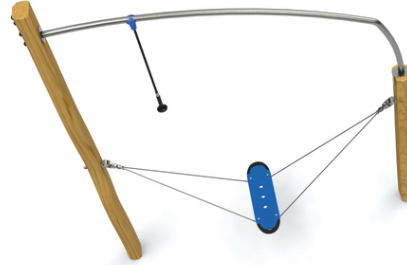

Rob Roy

Erse

Description of play elements

1x swing construction, hanged grip, 1x on chains hanged skateboard

No. number	RR-0055-00
Age group	3 - 14
Size (m)	0,9 x 2,6 x 3,7
Required area (m)	6,0 x 2,9
Fall-absorbing surface (m²)	13
Max. fall height (m)	0,95
Number of users	1