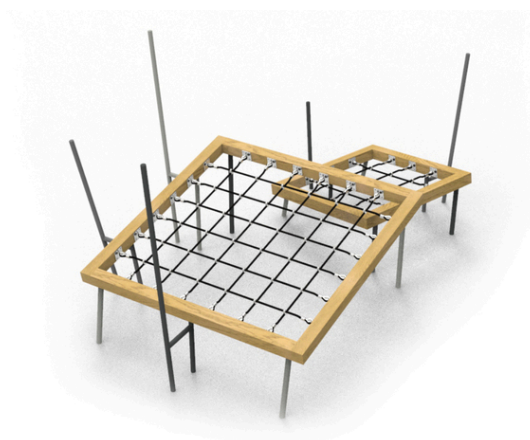

2x net frame, 2x horizontal walkable net, 5x support pole

No. number	DI-0230-00
Age group	3-14
Size (m)	3,8 x 2,3 x 2,0
Required area (m)	6,7 x 5,3
Fall-absorbing surface (m ²)	30
Max. fall height (m)	0,95
Number of users	5