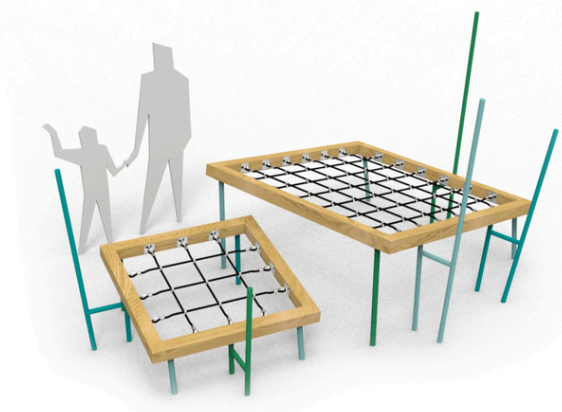

2x net frame, 2x horizontal walkable net, 5x support pole

No. number	DI-0230-00
Age group	3-14
Size (m)	3,8 x 2,3 x 2,0
Required area (m)	6,7 x 5,3
Fall-absorbing surface (m ²)	30
Max. fall height (m)	0,95
Number of users	5