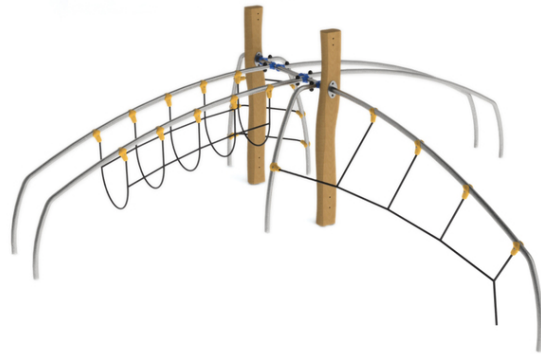

1x rope bridge, 1x rope climb, 1x bars, 1x tilted vertical net

No. number	RR-0136-00
Age group	3 - 14
Size (m)	4,7 x 4,0 x 1,6
Required area (m)	7,7 x 7,0
Fall-absorbing surface (m ²)	37
Max. fall height (m)	0,95
Number of users	5