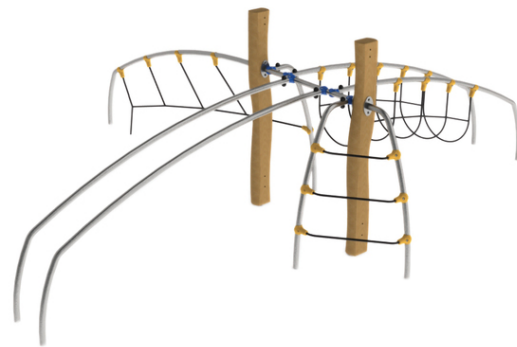

1x rope bridge, 1x rope climb, 1x bars, 1x tilted vertical net

No. number	RR-0136-00
Age group	3 - 14
Size (m)	4,7 x 4,0 x 1,6
Required area (m)	7,7 x 7,0
Fall-absorbing surface (m ²)	37
Max. fall height (m)	0,95
Number of users	5