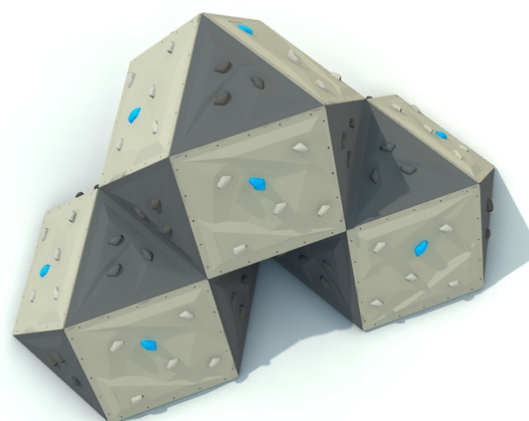

## Gemo

### Gemo 02 B

#### Description of play elements

Modular climbing stone with various levels of difficulty, build with geometrical particles jointed in a space shape, two high levels

No. number	LS-0005-00
Age group	3 - 14
Size (m)	4,0 x 2,3 x 1,6
Required area (m)	7,0 x 5,3
Fall-absorbing surface (m <sup>2</sup> )	29,6
Max. fall height (m)	1,6
Number of users	9