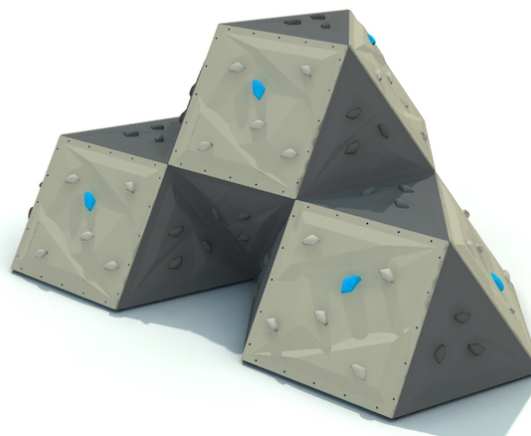

## Gemo

### Gemo 02 B

#### Description of play elements

Modular climbing stone with various levels of difficulty, build with geometrical particles jointed in a space shape, two high levels

No. number	LS-0005-00
Age group	3 - 14
Size (m)	4,0 x 2,3 x 1,6
Required area (m)	7,0 x 5,3
Fall-absorbing surface (m <sup>2</sup> )	29,6
Max. fall height (m)	1,6
Number of users	9