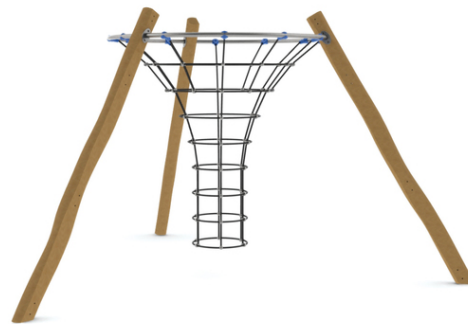

#### Description of play elements

1x handling hoop, 1x inner climbable funnel-shaped web

No. number	RR-0119-00
Age group	3 - 14
Size (m)	4,2 x 3,6 x 2,5
Required area (m)	6,2 x 6,2
Fall-absorbing surface (m <sup>2</sup> )	31
Max. fall height (m)	2,3
Number of users	9