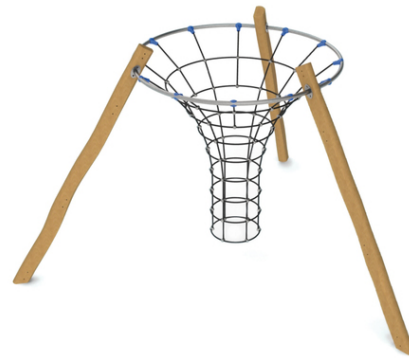

#### Description of play elements

1x handling hoop, 1x inner climbable funnel-shaped web

No. number	RR-0119-00
Age group	3 - 14
Size (m)	4,2 x 3,6 x 2,5
Required area (m)	6,2 x 6,2
Fall-absorbing surface (m <sup>2</sup> )	31
Max. fall height (m)	2,3
Number of users	9