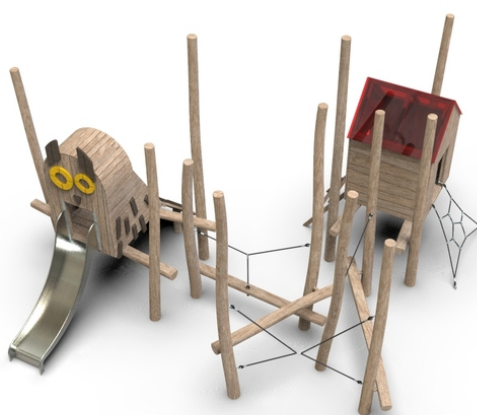

elevated wooden construction consisting of multiple individual play features, 1x stainless slide, 2x wooden hut, 13x acacia stand, walkable support ropes

No. number	WD-0810-00
Age group	3 - 14
Size (m)	6,1 x 6,1 x 3,6
Required area (m)	9,6 x 9,0
Fall-absorbing surface (m²)	58,5
Max. fall height (m)	1
Number of users	7