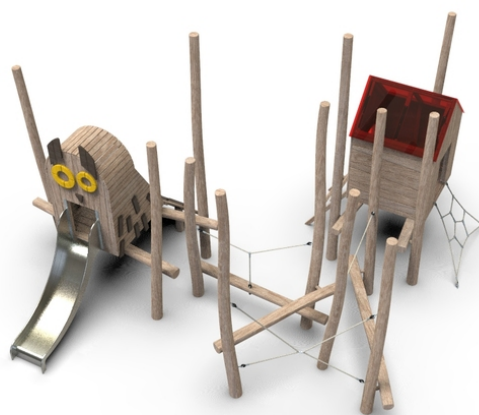

Woody Doo

Hausow

Description of play elements

elevated wooden construction consisting of multiple individual play features, 1x stainless slide, 2x wooden hut, 13x acacia stand, walkable support ropes

No. number	WD-0810-00
Age group	3 - 14
Size (m)	6,1 x 6,1 x 3,6
Required area (m)	9,6 x 9,0
Fall-absorbing surface (m²)	58,5
Max. fall height (m)	1
Number of users	7

The visualisations are informative.