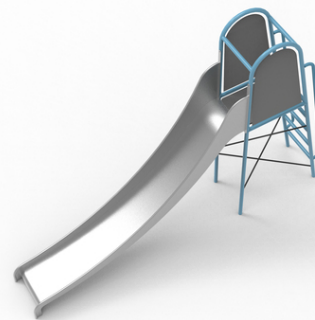

1x slide made of metal structure, 2x climbing rope

No. number	RE-0011-00
Age group	3 - 14
Size (m)	3,5 x 0,7 x 2,5
Required area (m)	7,0 x 3,6
Fall-absorbing surface (m ²)	21
Max. fall height (m)	1,5
Number of users	3