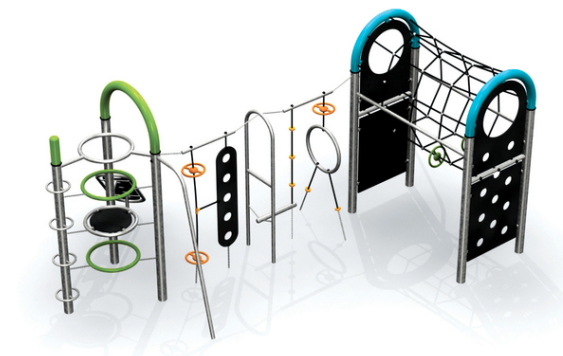

climbing wall with holes, climbing wall with holds, rope tunnel, fire slide pole, monkey track, felly tower, spindle ladder, hole-in ramp, handles "Saturn"

No. number	PA-0015-00
Age group	3 - 14
Size (m)	7,5 x 4,0 x 2,7
Required area (m)	9,2 x 7,6
Fall-absorbing surface (m²)	50
Max. fall height (m)	2,7
Number of users	15