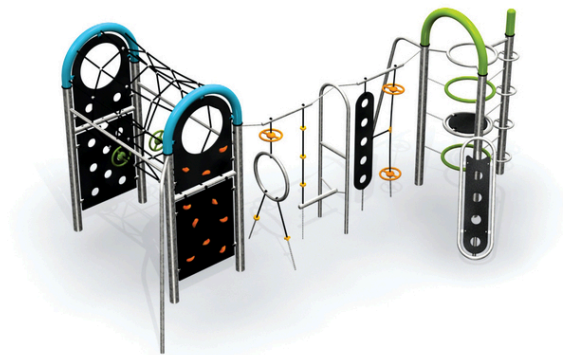

climbing wall with holes, climbing wall with holds, rope tunnel, fire slide pole, monkey track, felly tower, spindle ladder, hole-in ramp, handles "Saturn"

No. number	PA-0015-00
Age group	3 - 14
Size (m)	7,5 x 4,0 x 2,7
Required area (m)	9,2 x 7,6
Fall-absorbing surface (m²)	50
Max. fall height (m)	2,7
Number of users	15