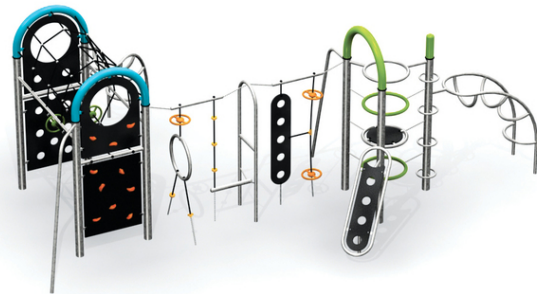

## Pipe Age Kronos III.

### Description of play elements

climbing wall with holes, climbing wall with holds, rope tunnel, fire slide pole, monkey track, felly tower, spindle ladder, hole-in ramp, 2x curved...

<b>No. number</b>	PA-0016-00
<b>Age group</b>	3 - 14
<b>Size (m)</b>	7,3 x 5,3 x 2,7
<b>Required area (m)</b>	10,4 x 8,1
<b>Fall-absorbing surface (m<sup>2</sup>)</b>	57,5
<b>Max. fall height (m)</b>	2,7
<b>Number of users</b>	17