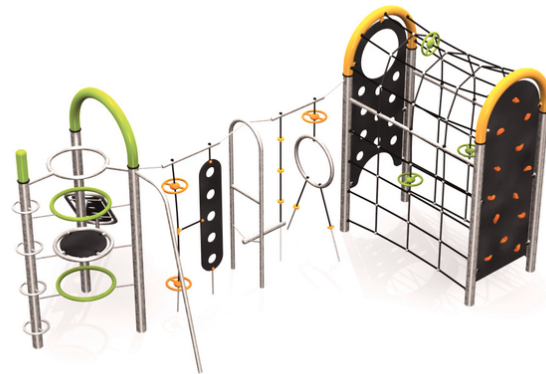

## Pipe Age Kronos V.

### Description of play elements

climbing wall with holes, climbing wall with holds, rope net, fire slide pole, monkey track, felly tower, spindle ladder, hole-in ramp, handles "Saturn"

No. number	PA-0018-00
Age group	3 - 14
Size (m)	7,6 x 4,0 x 2,7
Required area (m)	9,2 x 7,6
Fall-absorbing surface (m <sup>2</sup> )	50
Max. fall height (m)	2,7
Number of users	16