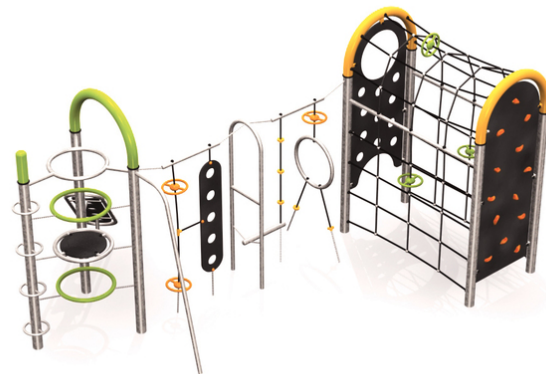

Description of play elements

climbing wall with holes, climbing wall with holds, rope net, fire slide pole, monkey track, felly tower, spindle ladder, hole-in ramp, handles "Saturn"

No. number	PA-0018-00
Age group	3 - 14
Size (m)	7,6 x 4,0 x 2,7
Required area (m)	9,2 x 7,6
Fall-absorbing surface (m ²)	50
Max. fall height (m)	2,7
Number of users	16