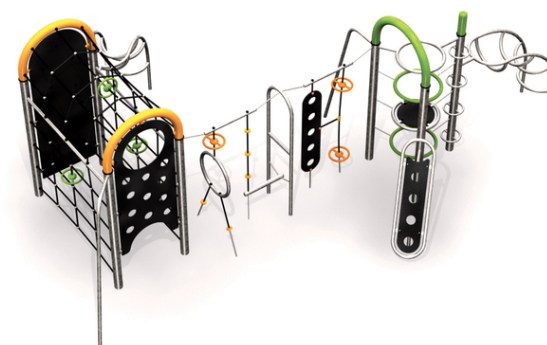

## Pipe Age Kronos VI.

### Description of play elements

climbing wall with holes, climbing wall with holds, rope net, fire slide pole, monkey track, felly tower, spindle ladder, hole-in ramp, twice curved ladder,...

No. number	PA-0019-00
Age group	3 - 14
Size (m)	7,3 x 5,3 x 2,7
Required area (m)	10,4 x 8,5
Fall-absorbing surface (m <sup>2</sup> )	57
Max. fall height (m)	2,7
Number of users	18