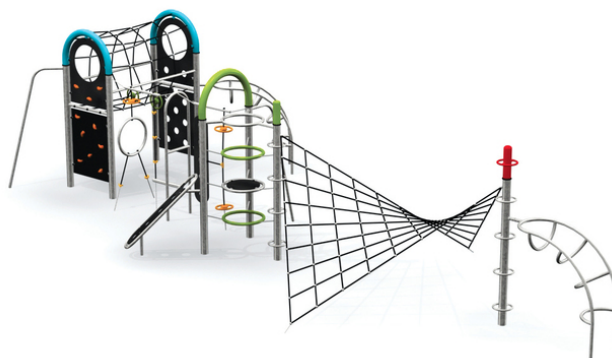

Pipe Age Kronos VII.

Description of play elements

climbing wall with holes, climbing wall with holds, rope tunnel, fire slide pole, monkey track, felly tower, 2x spindle ladder, hole-in ramp, 2x curved...

No. number	PA-0020-00
Age group	3 - 14
Size (m)	12,4 x 6,6 x 2,7
Required area (m)	15,4 x 9,3
Fall-absorbing surface (m²)	87
Max. fall height (m)	2,7
Number of users	22

The visualisations are informative.