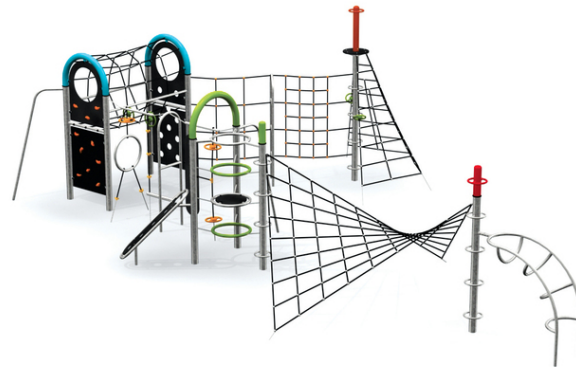

climbing wall with holes, climbing wall with holds, rope tunnel, fire slidepole, monkey track, felly tower, thrice spindle ladder, hole-in ramp, curved...

No. number	PA-0021-00
Age group	3 - 14
Size (m)	12,4 x 8,8 x 2,7
Required area (m)	15,4 x 11,0
Fall-absorbing surface (m ²)	102
Max. fall height (m)	2,7
Number of users	28