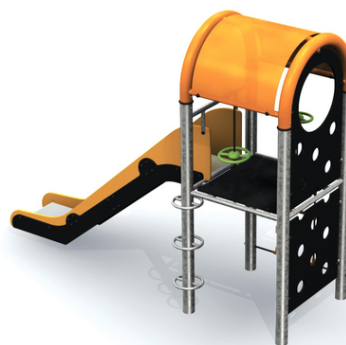

#### Description of play elements

slide, climbing wall with holes, rope ladder, spindle ladder, handles "Saturn"

No. number	PA-0022-00
Age group	3 - 14
Size (m)	1,0 x 3,4 x 2,7
Required area (m)	4,8 x 7,2
Fall-absorbing surface (m <sup>2</sup> )	26
Max. fall height (m)	1,9
Number of users	6