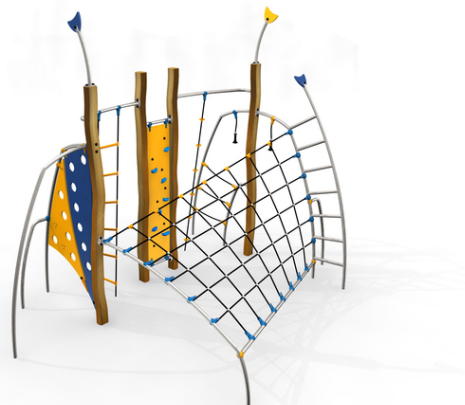

1x perforated climbing wall, 1x climbing wall with grips, 1x climbing pole, 1x rope ladder, 1x spatial net, 1x rope with grips, 1x rope climb, 1x curved...

No. number	RR-0054-00
Age group	3 - 14
Size (m)	4,7 x 3,6 x 3,7
Required area (m)	8,1 x 6,7
Fall-absorbing surface (m ²)	45,5
Max. fall height (m)	2,75
Number of users	14

The visualisations are informative.