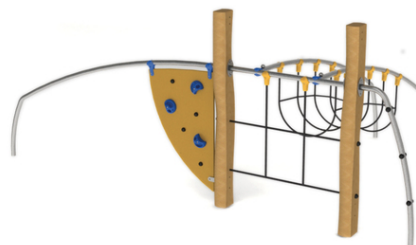

Rob Roy

Lonbyn

Description of play elements

1x rope bridge, 1x net climb, 1x climbing wall with grips, 1x small trapeze bar, 1x climbing pole with grips, 1x low bent trapeze bar

No. number	RR-0137-00
Age group	3 - 14
Size (m)	4,0 x 2,4 x 1,6
Required area (m)	7,0 x 5,4
Fall-absorbing surface (m²)	20
Max. fall height (m)	0,95
Number of users	5