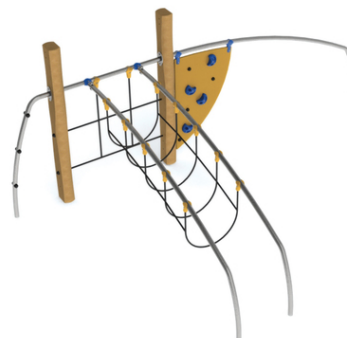

Rob Roy

Lonbyn

Description of play elements

1x rope bridge, 1x net climb, 1x climbing wall with grips, 1x small trapeze bar, 1x climbing pole with grips, 1x low bent trapeze bar

No. number	RR-0137-00
Age group	3 - 14
Size (m)	4,0 x 2,4 x 1,6
Required area (m)	7,0 x 5,4
Fall-absorbing surface (m²)	20
Max. fall height (m)	0,95
Number of users	5