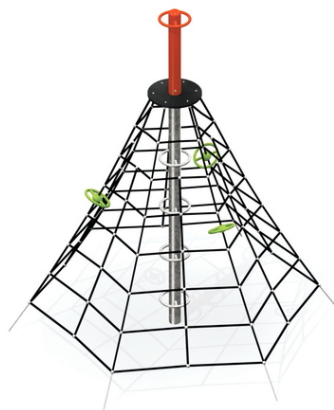

spindle ladder, rope net, stage with handle, handles
"Saturn"

No. number	PA-0025-00
Age group	3 - 14
Size (m)	3,0 x 3,0 x 3,3
Required area (m)	5,7 x 5,7
Fall-absorbing surface (m ²)	25,5
Max. fall height (m)	2,4
Number of users	10