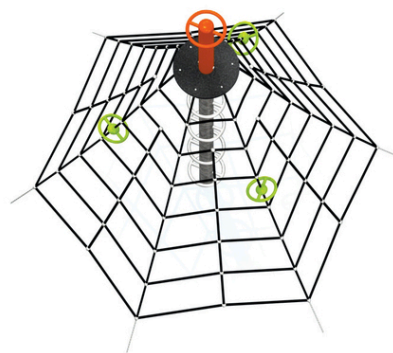

spindle ladder, rope net, stage with handle, handles
"Saturn"

No. number	PA-0025-00
Age group	3 - 14
Size (m)	3,0 x 3,0 x 3,3
Required area (m)	5,7 x 5,7
Fall-absorbing surface (m ²)	25,5
Max. fall height (m)	2,4
Number of users	10