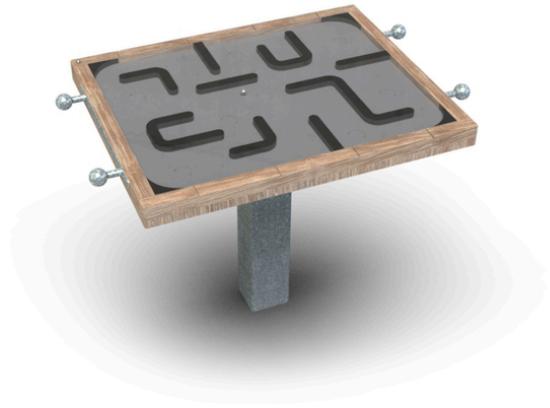

Woody Doo

Mino 02

Description of play elements

1x labyrinth with ball covered with polycarbonate desk, 1x balance table construction, 1x metal stand pole

No. number	WD-0530-00
Size (m)	1,2 x 0,8 x 0,9
Required area (m)	3,0 x 2,0
Number of users	2

The visualisations are informative.