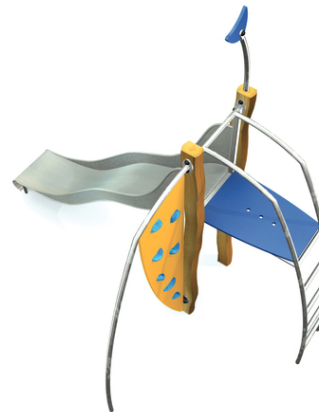

1x climbing tower construction, 1x stainless slide, 1x metal ladder, 1x climbing wall with grips, 1x bent climbing pole

No. number	RR-0056-00
Age group	3 - 14
Size (m)	3,6 x 2,1 x 3,3
Required area (m)	7,1 x 5,0
Fall-absorbing surface (m ²)	26
Max. fall height (m)	2,3
Number of users	4