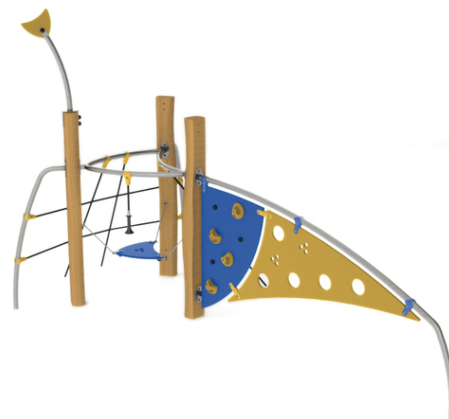

1x perforated climbing wall, 1x climbing wall with grips, 1x tilted climbing net, 1x climbing rope with grips, 1x hanged grip, 1x balance hanged platform

No. number	RR-0109-00
Age group	3 - 14
Size (m)	1,9 x 3,8 x 2,2
Required area (m)	6,8 x 4,9
Fall-absorbing surface (m ²)	24,5
Max. fall height (m)	0,95
Number of users	6