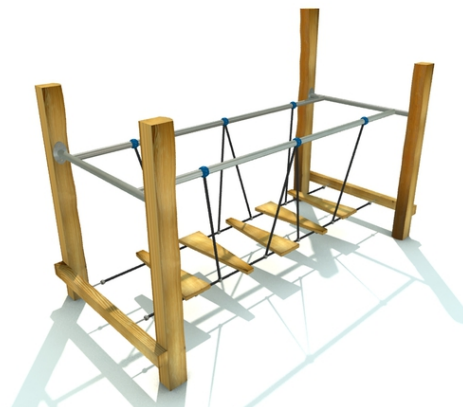

1x bridge construction, 1x rope bridge with acacia steps,
1x metal handrail

No. number	RR-0421-00
Age group	3 - 14
Size (m)	2,5 x 1,2 x 1,8
Required area (m)	5,4 x 4,1
Fall-absorbing surface (m²)	20
Max. fall height (m)	do 0,6
Number of users	2