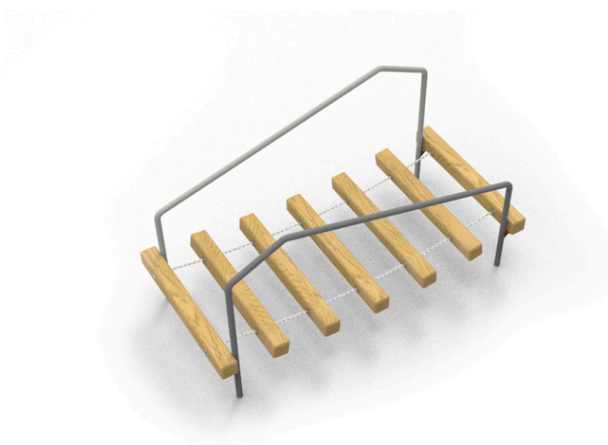

2x bridge frame, 7x wooden step

No. number	DI-0220-00
Age group	3-14
Size (m)	2,5 x 1,0 x 1,4
Required area (m)	5,5 x 4,0
Fall-absorbing surface (m ²)	20
Max. fall height (m)	0,5
Number of users	2

The visualisations are informative.