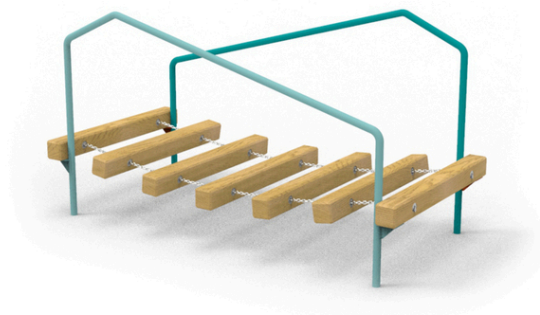

2x bridge frame, 7x wooden step

No. number	DI-0220-00
Age group	3-14
Size (m)	2,5 x 1,0 x 1,4
Required area (m)	5,5 x 4,0
Fall-absorbing surface (m ²)	20
Max. fall height (m)	0,5
Number of users	2

The visualisations are informative.