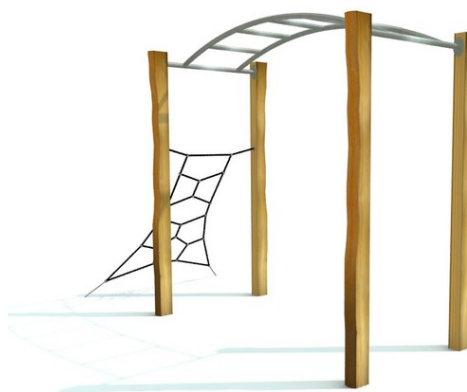

4x acacia stand, 1x ruckering bars, 1x net climb

No. number	RR-0560-00
Age group	3 - 14
Size (m)	3,6 x 1,6 x 2,7
Required area (m)	6,9 x 5,7
Fall-absorbing surface (m ²)	34
Max. fall height (m)	2,5
Number of users	2

The visualisations are informative.