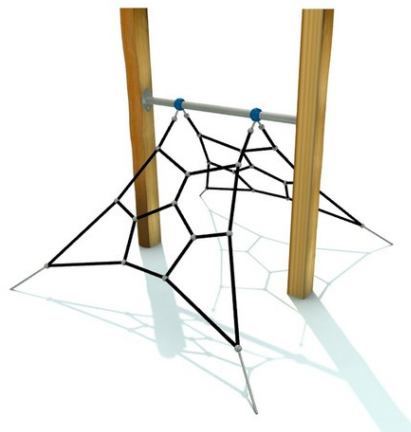

Rob Roy Natura

Rampal 3

Description of play elements

2x acacia stand, 1x horizontal trapeze bar, 2x rope climb

No. number	RR-0562-00
Age group	3 - 14
Size (m)	1,6 x 1,8 x 1,5
Required area (m)	3,7 x 3,9
Fall-absorbing surface (m ²)	12
Max. fall height (m)	0,95
Number of users	2

The visualisations are informative.