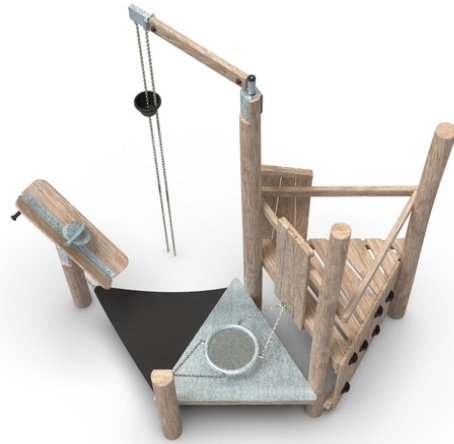

Woody Doo

Sami

Description of play elements

6x acacia wood posts, 1x bucket on a pulley, 1x metal sieve, 1x rubber belt, 1x trough with mill, 1x metal plate

No. number	WD-0325-00
Age group	3 - 14
Size (m)	3,2 x 1,6
Required area (m)	5,8 x 4,2
Fall-absorbing surface (m²)	19,7
Max. fall height (m)	0,95
Number of users	4

The visualisations are informative.