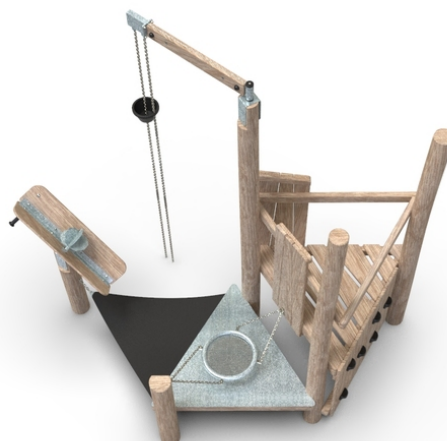

Woody Doo

Sami

Description of play elements

6x acacia wood posts, 1x bucket on a pulley, 1x metal sieve, 1x rubber belt, 1x trough with mill, 1x metal plate

No. number	WD-0325-00
Age group	3 - 14

The visualisations are informative.