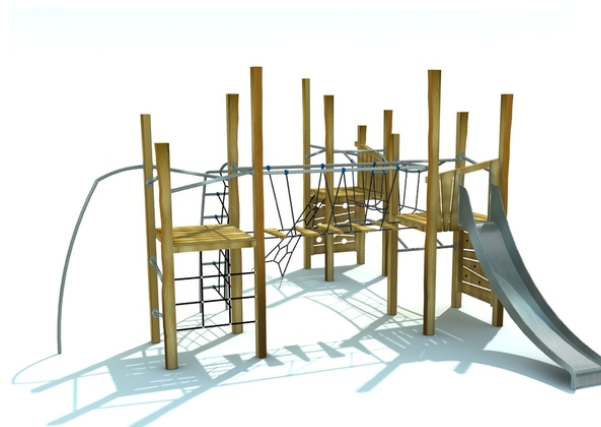

Rob Roy Natura

Torid 2

Description of play elements

3x climbing element construction, 1x slide, 1x perforated climbing wall, 1x climbing wall with grips, 1x rope climb, 1x metal climb, 3x platform, 5x metal...

No. number	RR-0361-00
Age group	3 - 14
Size (m)	5,9 x 7,2 x 3,5
Required area (m)	9,4 x 10,6
Fall-absorbing surface (m²)	60
Max. fall height (m)	2,3
Number of users	17

The visualisations are informative.