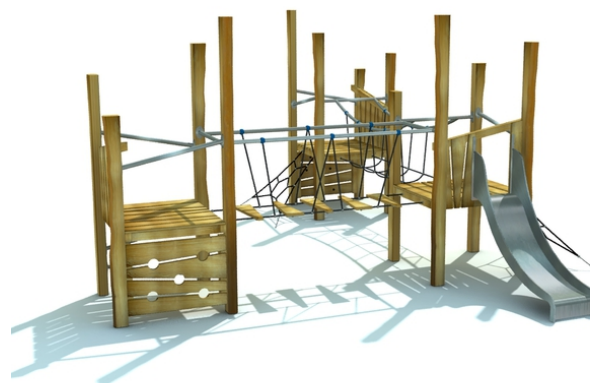

Rob Roy Natura

Torid 4

Description of play elements

3x climbing element construction, 1x slide, 1x perforated climbing wall, 1x climbing wall with grips, 1x rope climb, 1x metal climb, 3x platform, 5x metal...

No. number	RR-0363-00
Age group	3 - 14
Size (m)	5,5 x 6,3 x 3,0
Required area (m)	8,0 x 9,6
Fall-absorbing surface (m²)	50
Max. fall height (m)	0,95
Number of users	12

The visualisations are informative.