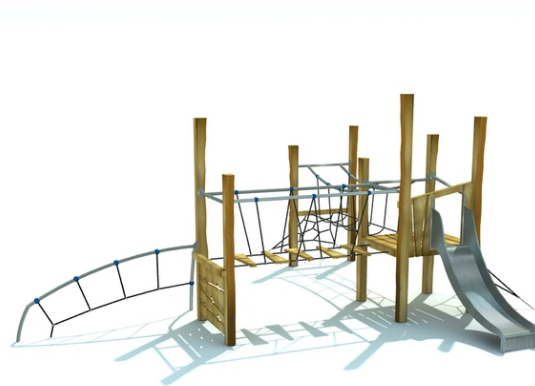

1x climbing element construction, 1x slide, 1x perforated climbing wall, 2x rope climb, 1x platform, 1x metal handrail, 1x rope bridge, 1x rope bridge...

No. number	RR-0364-00
Age group	3 - 14
Size (m)	6,7 x 5,9 x 3,0
Required area (m)	9,3 x 8,9
Fall-absorbing surface (m ²)	48
Max. fall height (m)	0,95
Number of users	9