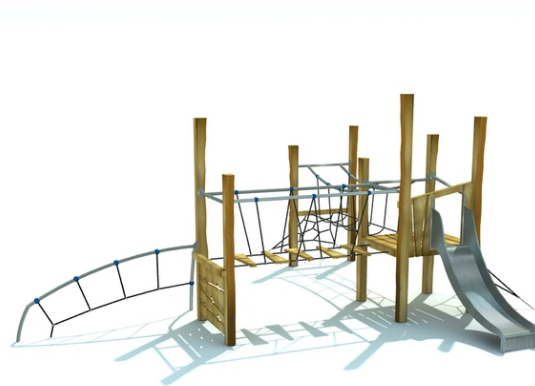

## Rob Roy Natura

#### Description of play elements

1x climbing element construction, 1x slide, 1x perforated climbing wall, 2x rope climb, 1x platform, 1x metal handrail, 1x rope bridge, 1x rope bridge...

No. number	RR-0364-00
Age group	3 - 14
Size (m)	6,7 x 5,9 x 3,0
Required area (m)	9,3 x 8,9
Fall-absorbing surface (m <sup>2</sup> )	48
Max. fall height (m)	0,95
Number of users	9