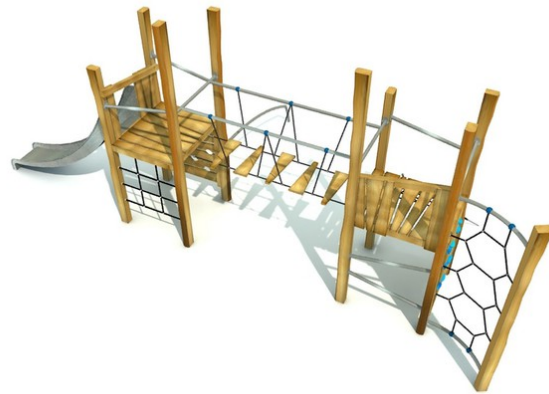

climbing element construction, 1x slide, 1x perforated climbing wall, 1x rope climb, 1x rope ladder, 1x rope bridge with wooden steps, 4x metal handrail,...

| | |
|--|-----------------|
| No. number | RR-0341-00 |
| Age group | 3 - 14 |
| Size (m) | 7,9 x 4,0 x 3,5 |
| Required area (m) | 11,9 x 7,5 |
| Fall-absorbing surface (m ²) | 50 |
| Max. fall height (m) | 2,3 |
| Number of users | 9 |