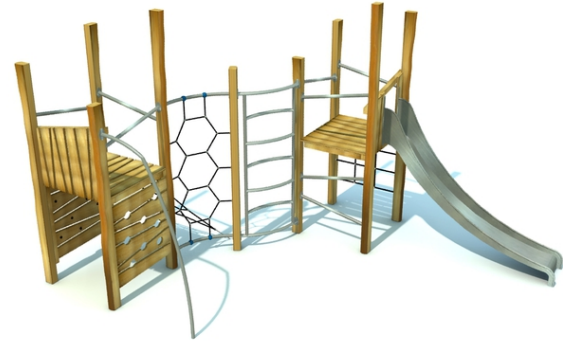

2x climbing element construction, 1x slide, 1x perforated climbing wall, 1x rope climb, 1x rope ladder, 1x metal climb, 6x metal handrail, 2x platform,...

No. number	RR-0342-00
Age group	3 - 14
Size (m)	3,9 x 5,6 x 3,5
Required area (m)	7,5 x 9,2
Fall-absorbing surface (m²)	43
Max. fall height (m)	2,3
Number of users	9