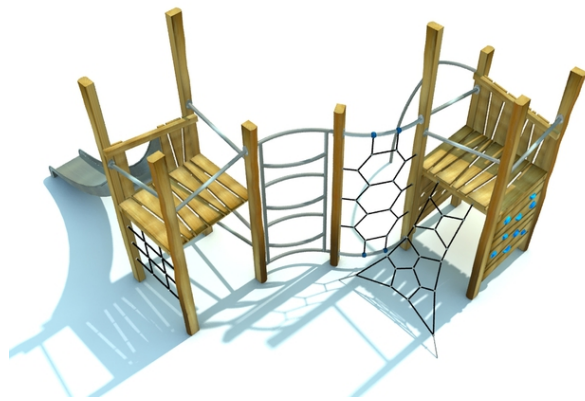

2x climbing element construction, 1x slide, 1x perforated climbing wall, 1x rope climb, 1x rope ladder, 1x metal climb, 6x metal handrail, 2x platform,...

No. number	RR-0342-00
Age group	3 - 14
Size (m)	3,9 x 5,6 x 3,5
Required area (m)	7,5 x 9,2
Fall-absorbing surface (m²)	43
Max. fall height (m)	2,3
Number of users	9