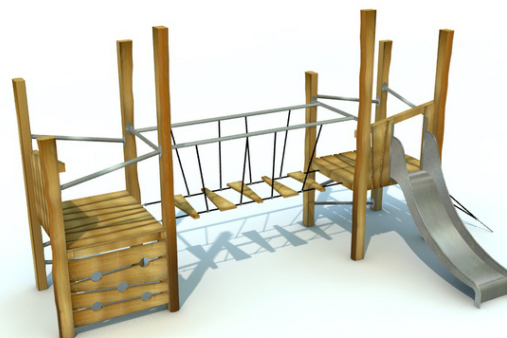

2x climbing element construction, 1x slide, 1x perforated climbing wall, 1x rope climb, 2x metal climb, 2x platform, 4x metal handrail, 1x acacia vertical...

No. number	RR-0343-00
Age group	3 - 14
Size (m)	5,5 x 2,8 x 3,0
Required area (m)	8,0 x 6,2
Fall-absorbing surface (m²)	35
Max. fall height (m)	0,95
Number of users	6