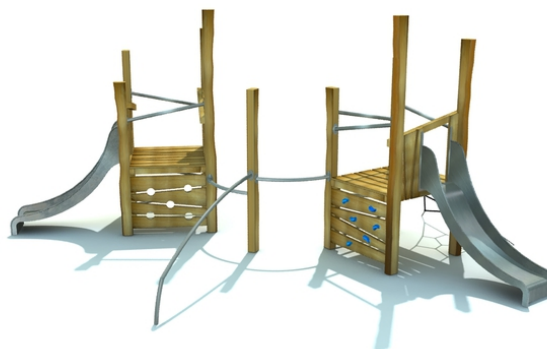

Rob Roy Natura

Tovdur 6

Description of play elements

2x climbing element construction, 2x slide, 1x perforated climbing wall, 1x climbing wall with grips, 1x rope climb, 2x metal climb, 2x platform, 4x metal...

No. number	RR-0345-00
Age group	3 - 14
Size (m)	5,0 x 6,0 x 3,0
Required area (m)	7,9 x 9,5
Fall-absorbing surface (m²)	46
Max. fall height (m)	0,95
Number of users	10

The visualisations are informative.