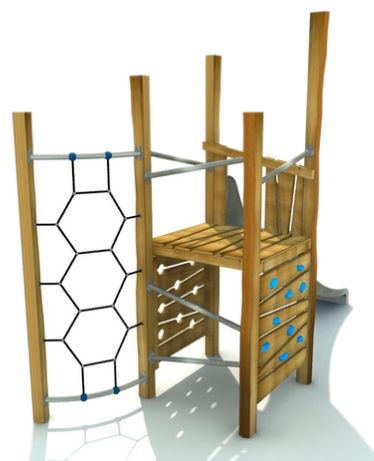

climbing element construction, 1x slide, 1x perforated climbing wall, 1x climbing walls with grips, 1x platform, 1x metal climb, 3x metal handrail, 1x...

No. number	RR-0321-00
Age group	3 - 14
Size (m)	1,7 x 4,4 x 3,5
Required area (m)	5,2 x 8,3
Fall-absorbing surface (m ²)	28
Max. fall height (m)	2,3
Number of users	5