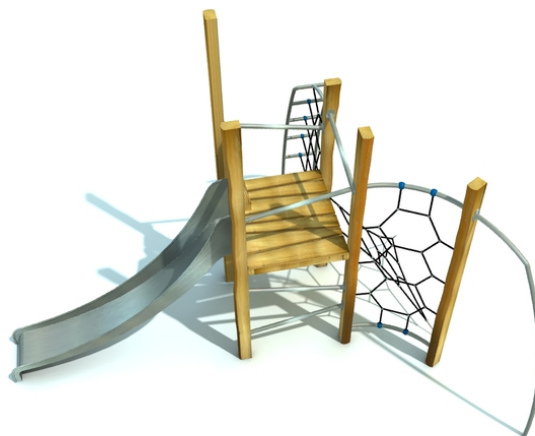

Rob Roy Natura

Tovrin 3

Description of play elements

climbing element construction, 1x slide, 1x climbing walls with grips, 1x platform, 1x metal climb, 1x rope climb, 3x metal handrail, 1x vertical net,...

No. number	RR-0322-00
Age group	3 - 14
Size (m)	3,8 x 5,0 x 3,5
Required area (m)	7,3 x 9,0
Fall-absorbing surface (m²)	38
Max. fall height (m)	2,3
Number of users	7

The visualisations are informative.