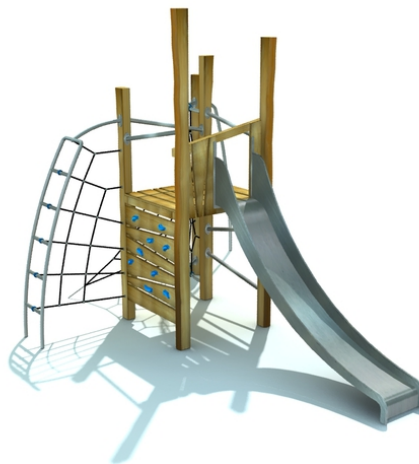

Rob Roy Natura

Tovrin 3

Description of play elements

climbing element construction, 1x slide, 1x climbing walls with grips, 1x platform, 1x metal climb, 1x rope climb, 3x metal handrail, 1x vertical net,...

No. number	RR-0322-00
Age group	3 - 14
Size (m)	3,8 x 5,0 x 3,5
Required area (m)	7,3 x 9,0
Fall-absorbing surface (m²)	38
Max. fall height (m)	2,3
Number of users	7

The visualisations are informative.