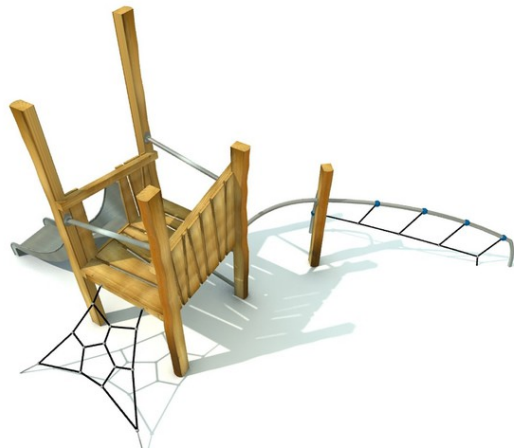

climbing element construction, 1x slide, 1x rope climb, 1x low bent trapeze bar, 1x metal climb, 1x platform, 2x metal handrail, 1x vertical acacia barrier,...

No. number	RR-0325-00
Age group	3 - 14
Size (m)	4,0 x 5,1 x 3,0
Required area (m)	6,6 x 8,6
Fall-absorbing surface (m²)	32
Max. fall height (m)	0,95
Number of users	5