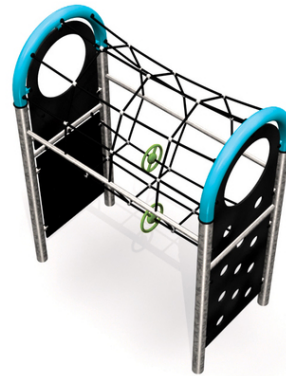

#### Description of play elements

climbing wall with holes, climbing wall with holds, rope tunnel, handles "Saturn"

No. number	PA-0032-00
Age group	3 - 14
Size (m)	2,1 x 1,1 x 2,7
Required area (m)	6,6 x 5,6
Fall-absorbing surface (m <sup>2</sup> )	32,5
Max. fall height (m)	2,7
Number of users	6