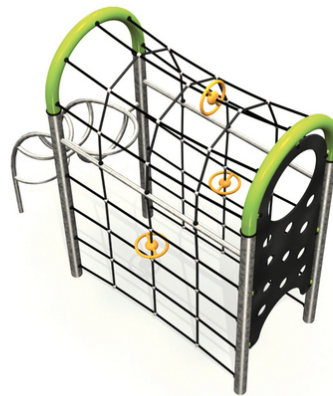

climbing wall with holes, climbing wall with holds, rope net, curved ladder, handles "Saturn"

No. number	PA-0034-00
Age group	3 - 14
Size (m)	3,1 x 1,1 x 2,7
Required area (m)	6,6 x 5,6
Fall-absorbing surface (m ²)	33
Max. fall height (m)	2,7
Number of users	6