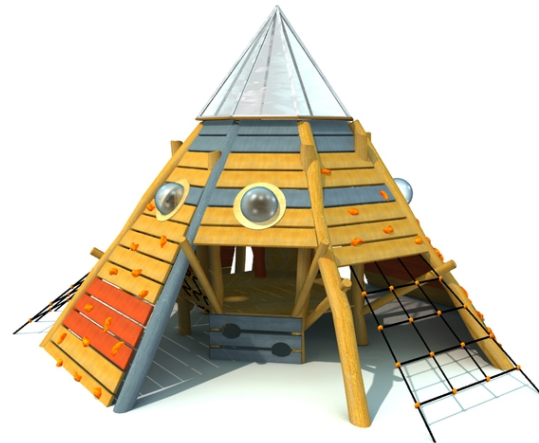

Climbing walls with holes, climbing walls with holds, acrylic convex windows, stash, rope nets, rope ladders

No. number	BA-0023-00
Age group	3-14
Size (m)	5,3 x 5,1 x 3,5
Required area (m)	8,3 x 8,1
Fall-absorbing surface (m ²)	52
Max. fall height (m)	2,5
Number of users	20