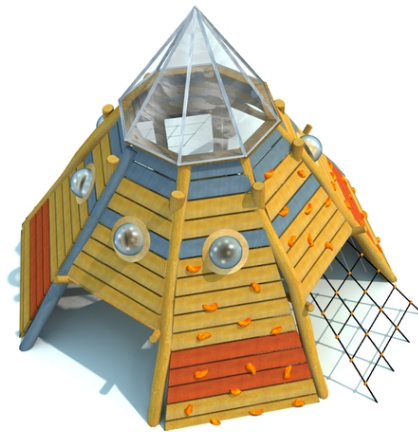

Climbing walls with holes, climbing walls with holds, acrylic convex windows, stash, rope nets, rope ladders

No. number	BA-0023-00
Age group	3-14
Size (m)	5,3 x 5,1 x 3,5
Required area (m)	8,3 x 8,1
Fall-absorbing surface (m ²)	52
Max. fall height (m)	2,5
Number of users	20