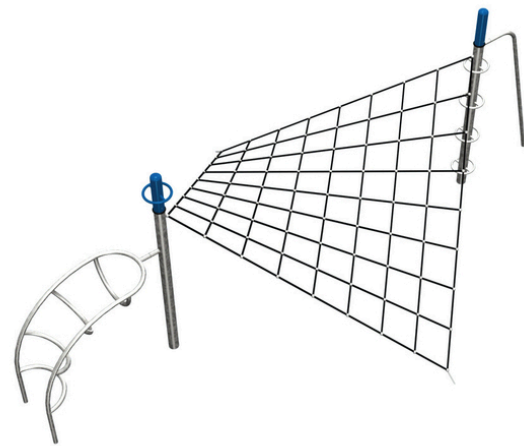

## Pipe Age

### Versat I.

#### Description of play elements

spindle ladder, fire slide pole, curved ladder, high handle, curved net

<b>No. number</b>	PA-0035-00
<b>Age group</b>	3 - 14
<b>Size (m)</b>	6,6 x 4,6 x 2,5
<b>Required area (m)</b>	9,6 x 7,0
<b>Fall-absorbing surface (m<sup>2</sup>)</b>	42,5
<b>Max. fall height (m)</b>	2,3
<b>Number of users</b>	10