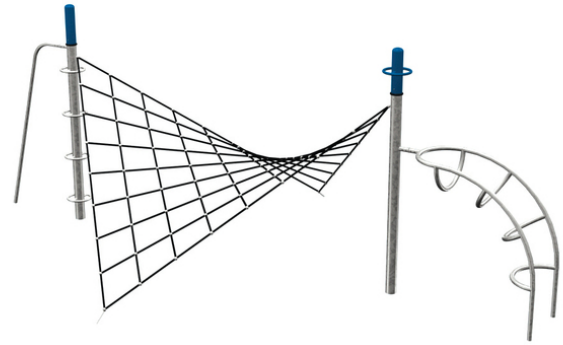

## Pipe Age

### Versat I.

#### Description of play elements

spindle ladder, fire slide pole, curved ladder, high handle, curved net

<b>No. number</b>	PA-0035-00
<b>Age group</b>	3 - 14
<b>Size (m)</b>	6,6 x 4,6 x 2,5
<b>Required area (m)</b>	9,6 x 7,0
<b>Fall-absorbing surface (m<sup>2</sup>)</b>	42,5
<b>Max. fall height (m)</b>	2,3
<b>Number of users</b>	10