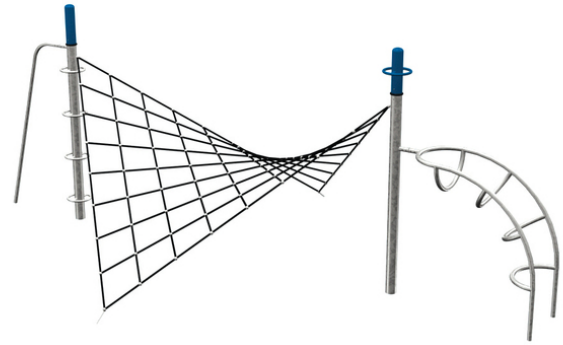

Pipe Age

Versat I.

Description of play elements

spindle ladder, fire slide pole, curved ladder, high handle, curved net

No. number	PA-0035-00
Age group	3 - 14
Size (m)	6,6 x 4,6 x 2,5
Required area (m)	9,6 x 7,0
Fall-absorbing surface (m²)	42,5
Max. fall height (m)	2,3
Number of users	10

The visualisations are informative.