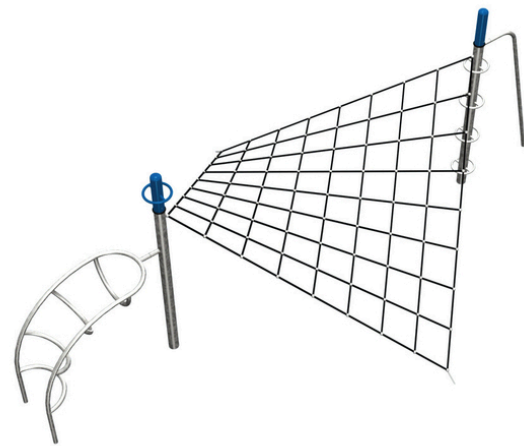

Pipe Age

Versat I.

Description of play elements

spindle ladder, fire slide pole, curved ladder, high handle, curved net

No. number	PA-0035-00
Age group	3 - 14
Size (m)	6,6 x 4,6 x 2,5
Required area (m)	9,6 x 7,0
Fall-absorbing surface (m²)	42,5
Max. fall height (m)	2,3
Number of users	10

The visualisations are informative.